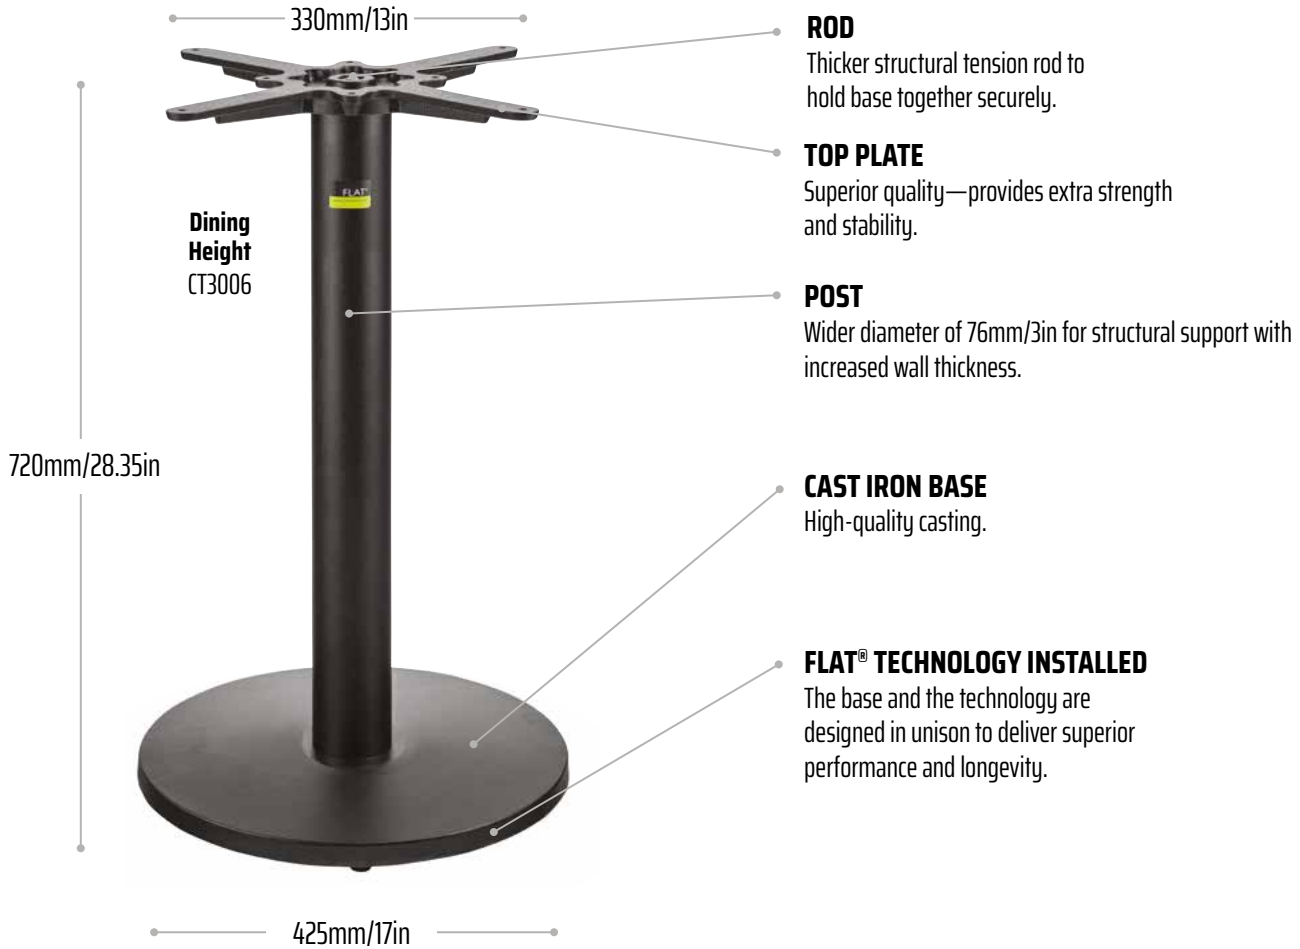

## **ALIGNMENT**

FLAT Table Bases help users align adjoining table tops by simply lifting or tilting the table top edges to the required levels.

## **OUTPERFORMS**

Our table bases are capable of adapting to a far greater variety of surface inconsistencies than traditional methods of stabilizing tables and deliver superior stability on uneven terrain.

# TABLE BASES | AUTO-ADJUST SERIES

**UR17** ♦ Our smallest base—ideal for locations using smaller table tops where space is at a premium.

## SPECIFICATIONS

<b>Material/Finish:</b>	Cast Iron/Textured
<b>Base Span:</b>	425mm/17in
<b>Base Spread:</b>	425mm/17in